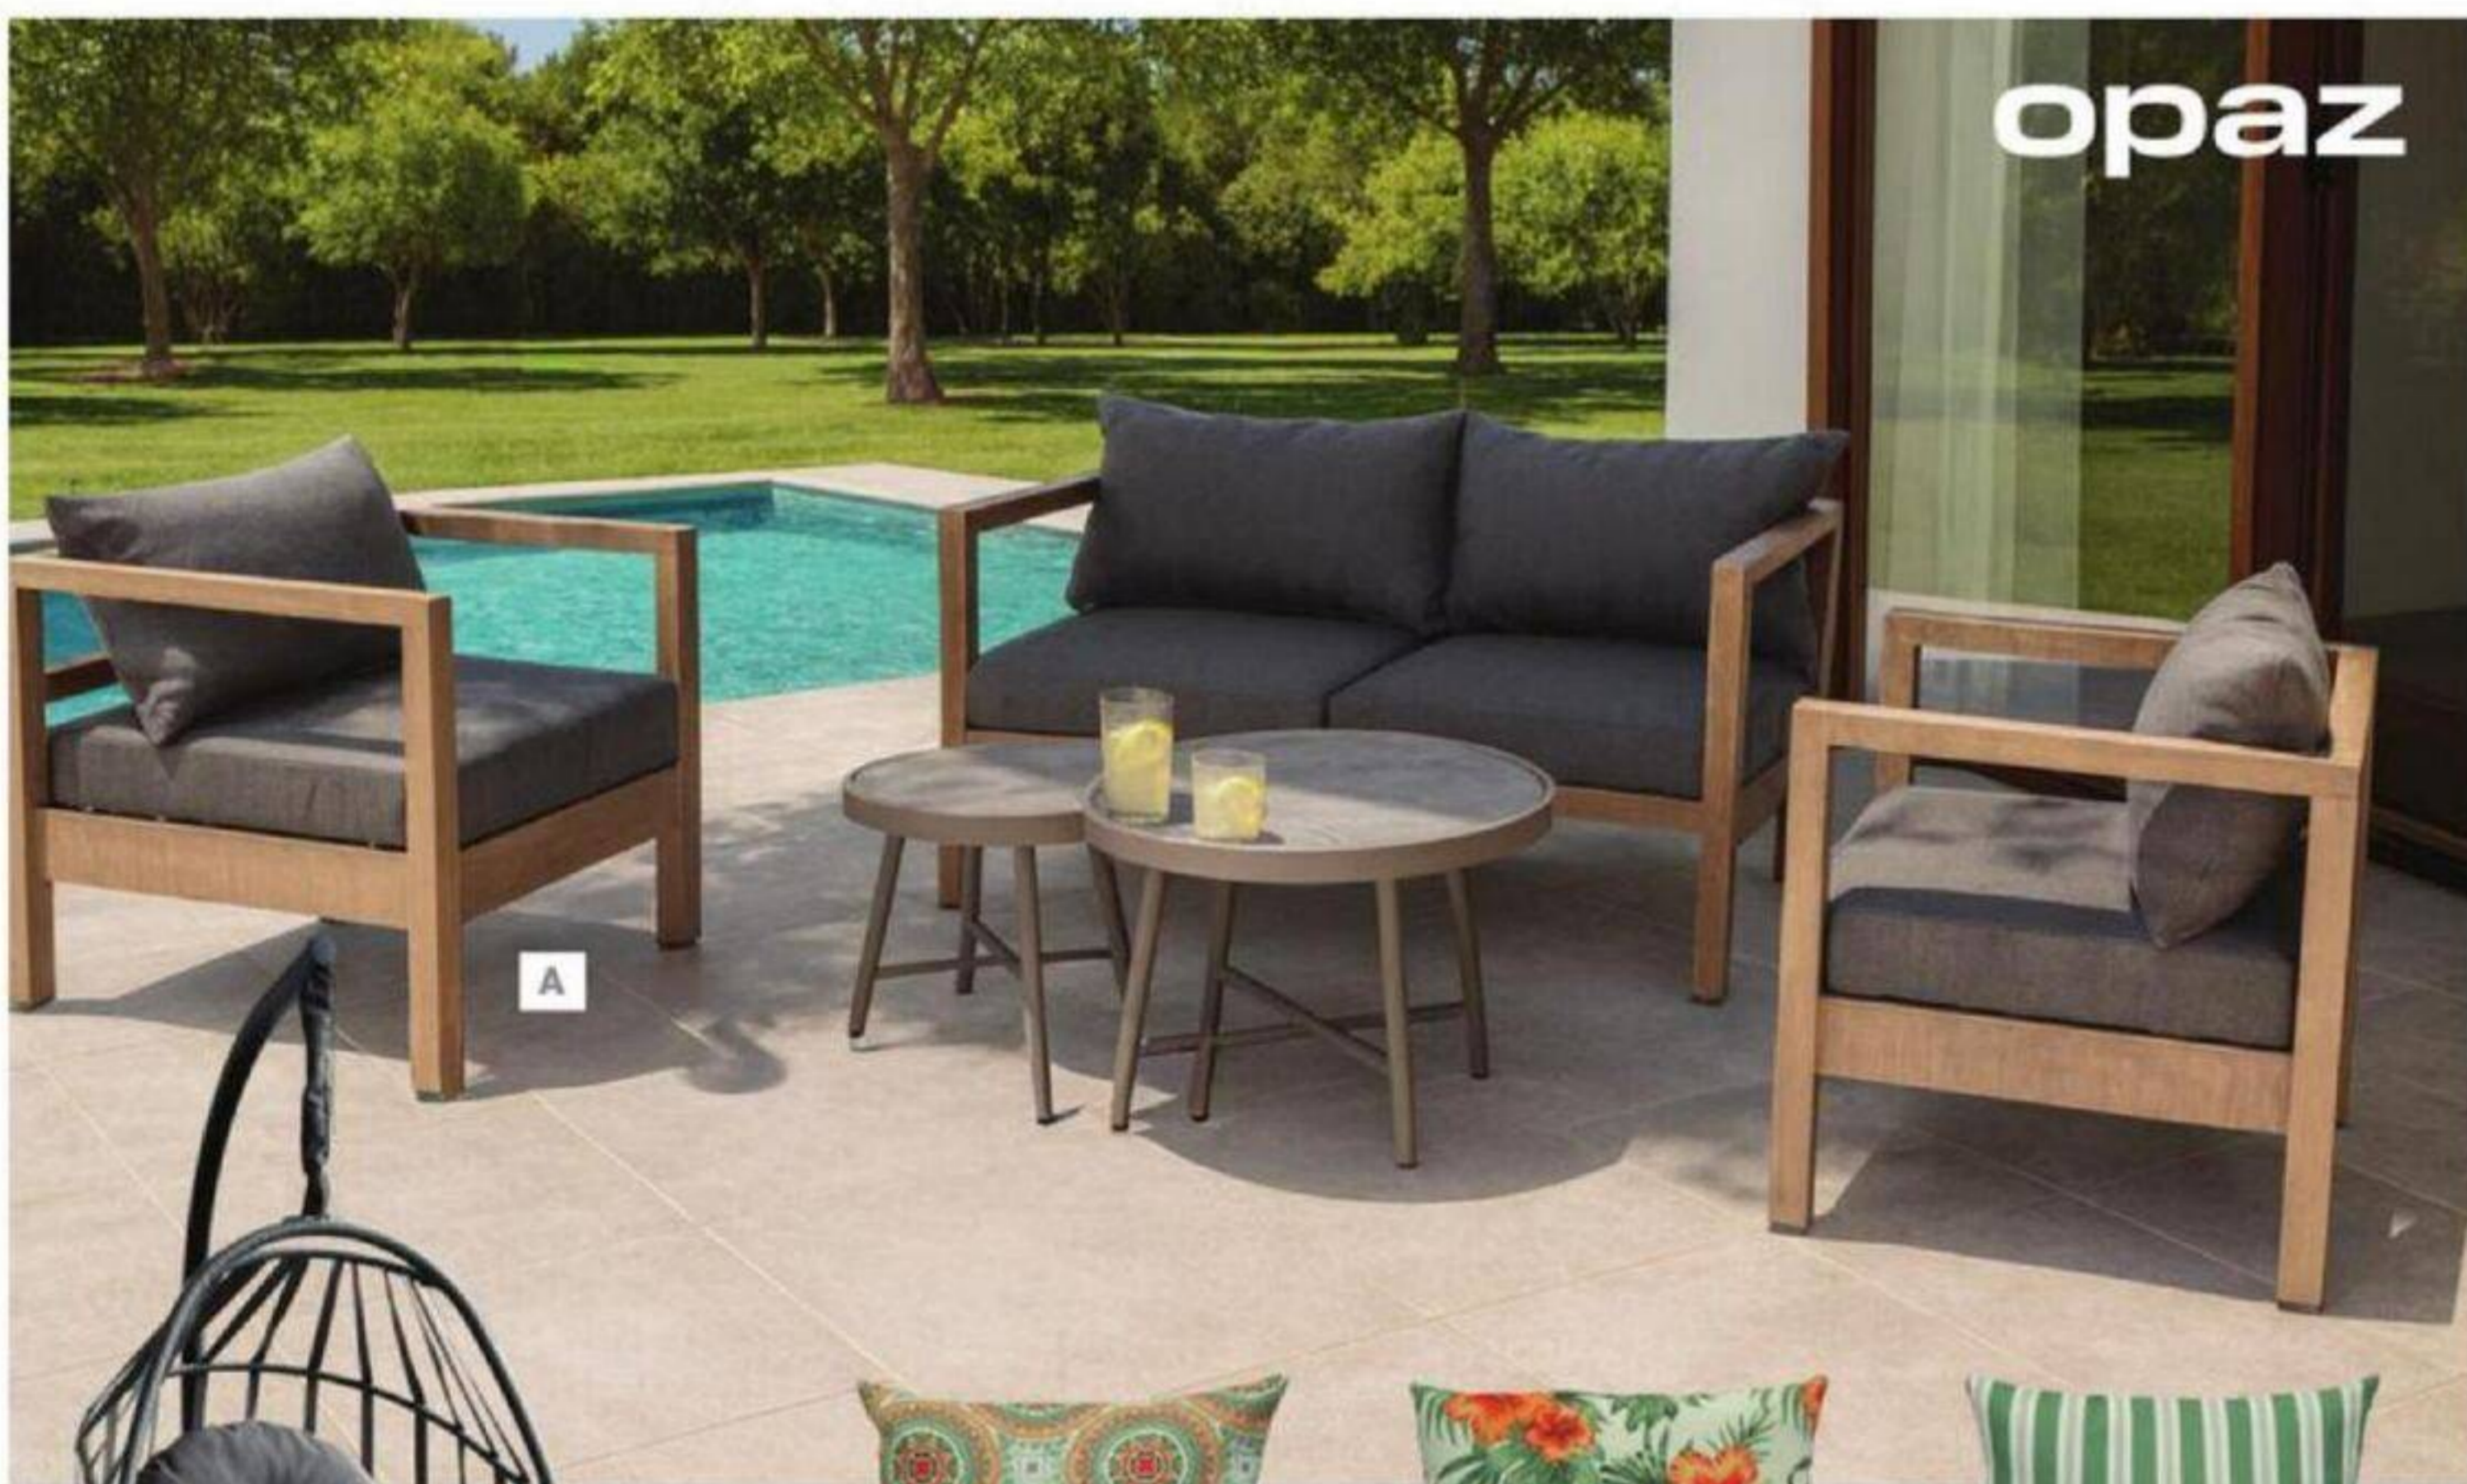

LA NOUVELLE SÉLECTION EST ENFIN ARRIVÉE !

DANSON inc.
décor

24⁹⁸
LE JEU/SET

JEU DE LUMIÈRES DEL S14 « EDISON »

12 lumières.
"EDISON" S14 LED LIGHT SET
12 lights.

A - 001-2321 23,62 pi/ft.,
Blanc chaud/Warm white

opaz

7 MORCEAUX

949⁹⁸
L'ENS./SET

ENSEMBLE À DÎNER « ASTRO »

Comprend 6 chaises et 1 table. Structure en acier thermolaqué. Coussins en polyester.

"ASTRO" DINING SET

Includes 6 chairs and 1 table. Powder-coated structure. Polyester cushions.

B - 002-7775

BAS PRIX
DE TOUS LES JOURS

fizel

54⁹⁶

PARASOL DE MARCHÉ

Poteau en aluminium thermolaqué. Toile en polyester. Inclinable.

MARKET UMBRELLA

Powder-coated aluminum post. Polyester fabric. Tilting.

C - 002-5358 8,8 pi/ft., Noir/Black

opaz

5 MORCEAUX

999⁹⁸
L'ENS./SET

ENS. DE CONVERSATION « NAOS »

Comprend 2 fauteuils, 1 causeuse et 2 tables. Structure en acier fini bois. Coussins avec housses en polyester.

"NAOS" CONVERSATION SET

Includes 2 armchairs, 1 loveseat, and 2 tables. Steel frame with wood finish. Cushions with polyester covers.

A - 002-7889

MOSS

349⁹⁸

CHAISE SUSPENDUE PLIANTE

En rotin et corde avec structure en acier. Coussin en oléfine.

FOLDABLE EGG CHAIR

Rattan and rope with steel frame. Olefine cushion.

B - 002-5082