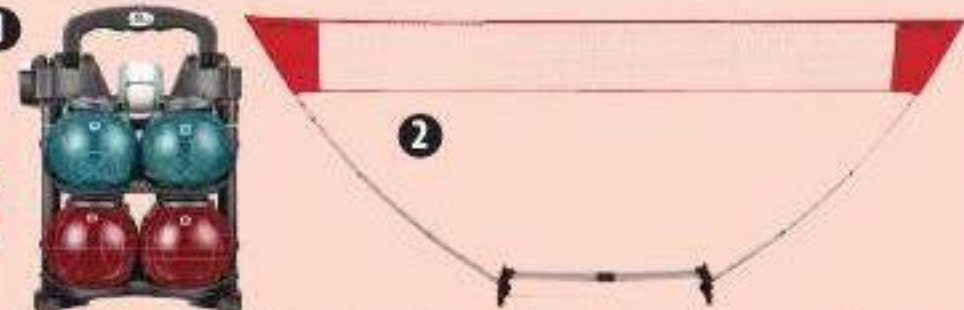

RABAIS SAVE 10$

1 Solde/Sale 67,99 Cour./Reg 79,99 Ens. de jeu de boules portatif Outbound, 10 pces. / Outbound Portable Bocce
Set. 10-Pc. 84-6982-6.
2 Solde/Sale 49,99 Cour./Reg 59,99 Jeu de badminton à montage facile Rec-Tek. / Rec-Tek Easy Set-Up Badminton
Game. 84-6992-2.
Rabais jusqu'à/Save up to 25 % Solde/Sale 29,99-84,99 Cour./Reg 39,99-99,99 Certains jeux d'extérieur ou
excavatrice jouet à enfourcher pour bac à sable. / Selected Outdoor Games or Ride-On Sandbox Digger.
50-9128-4/84-3698X/184-1055X.